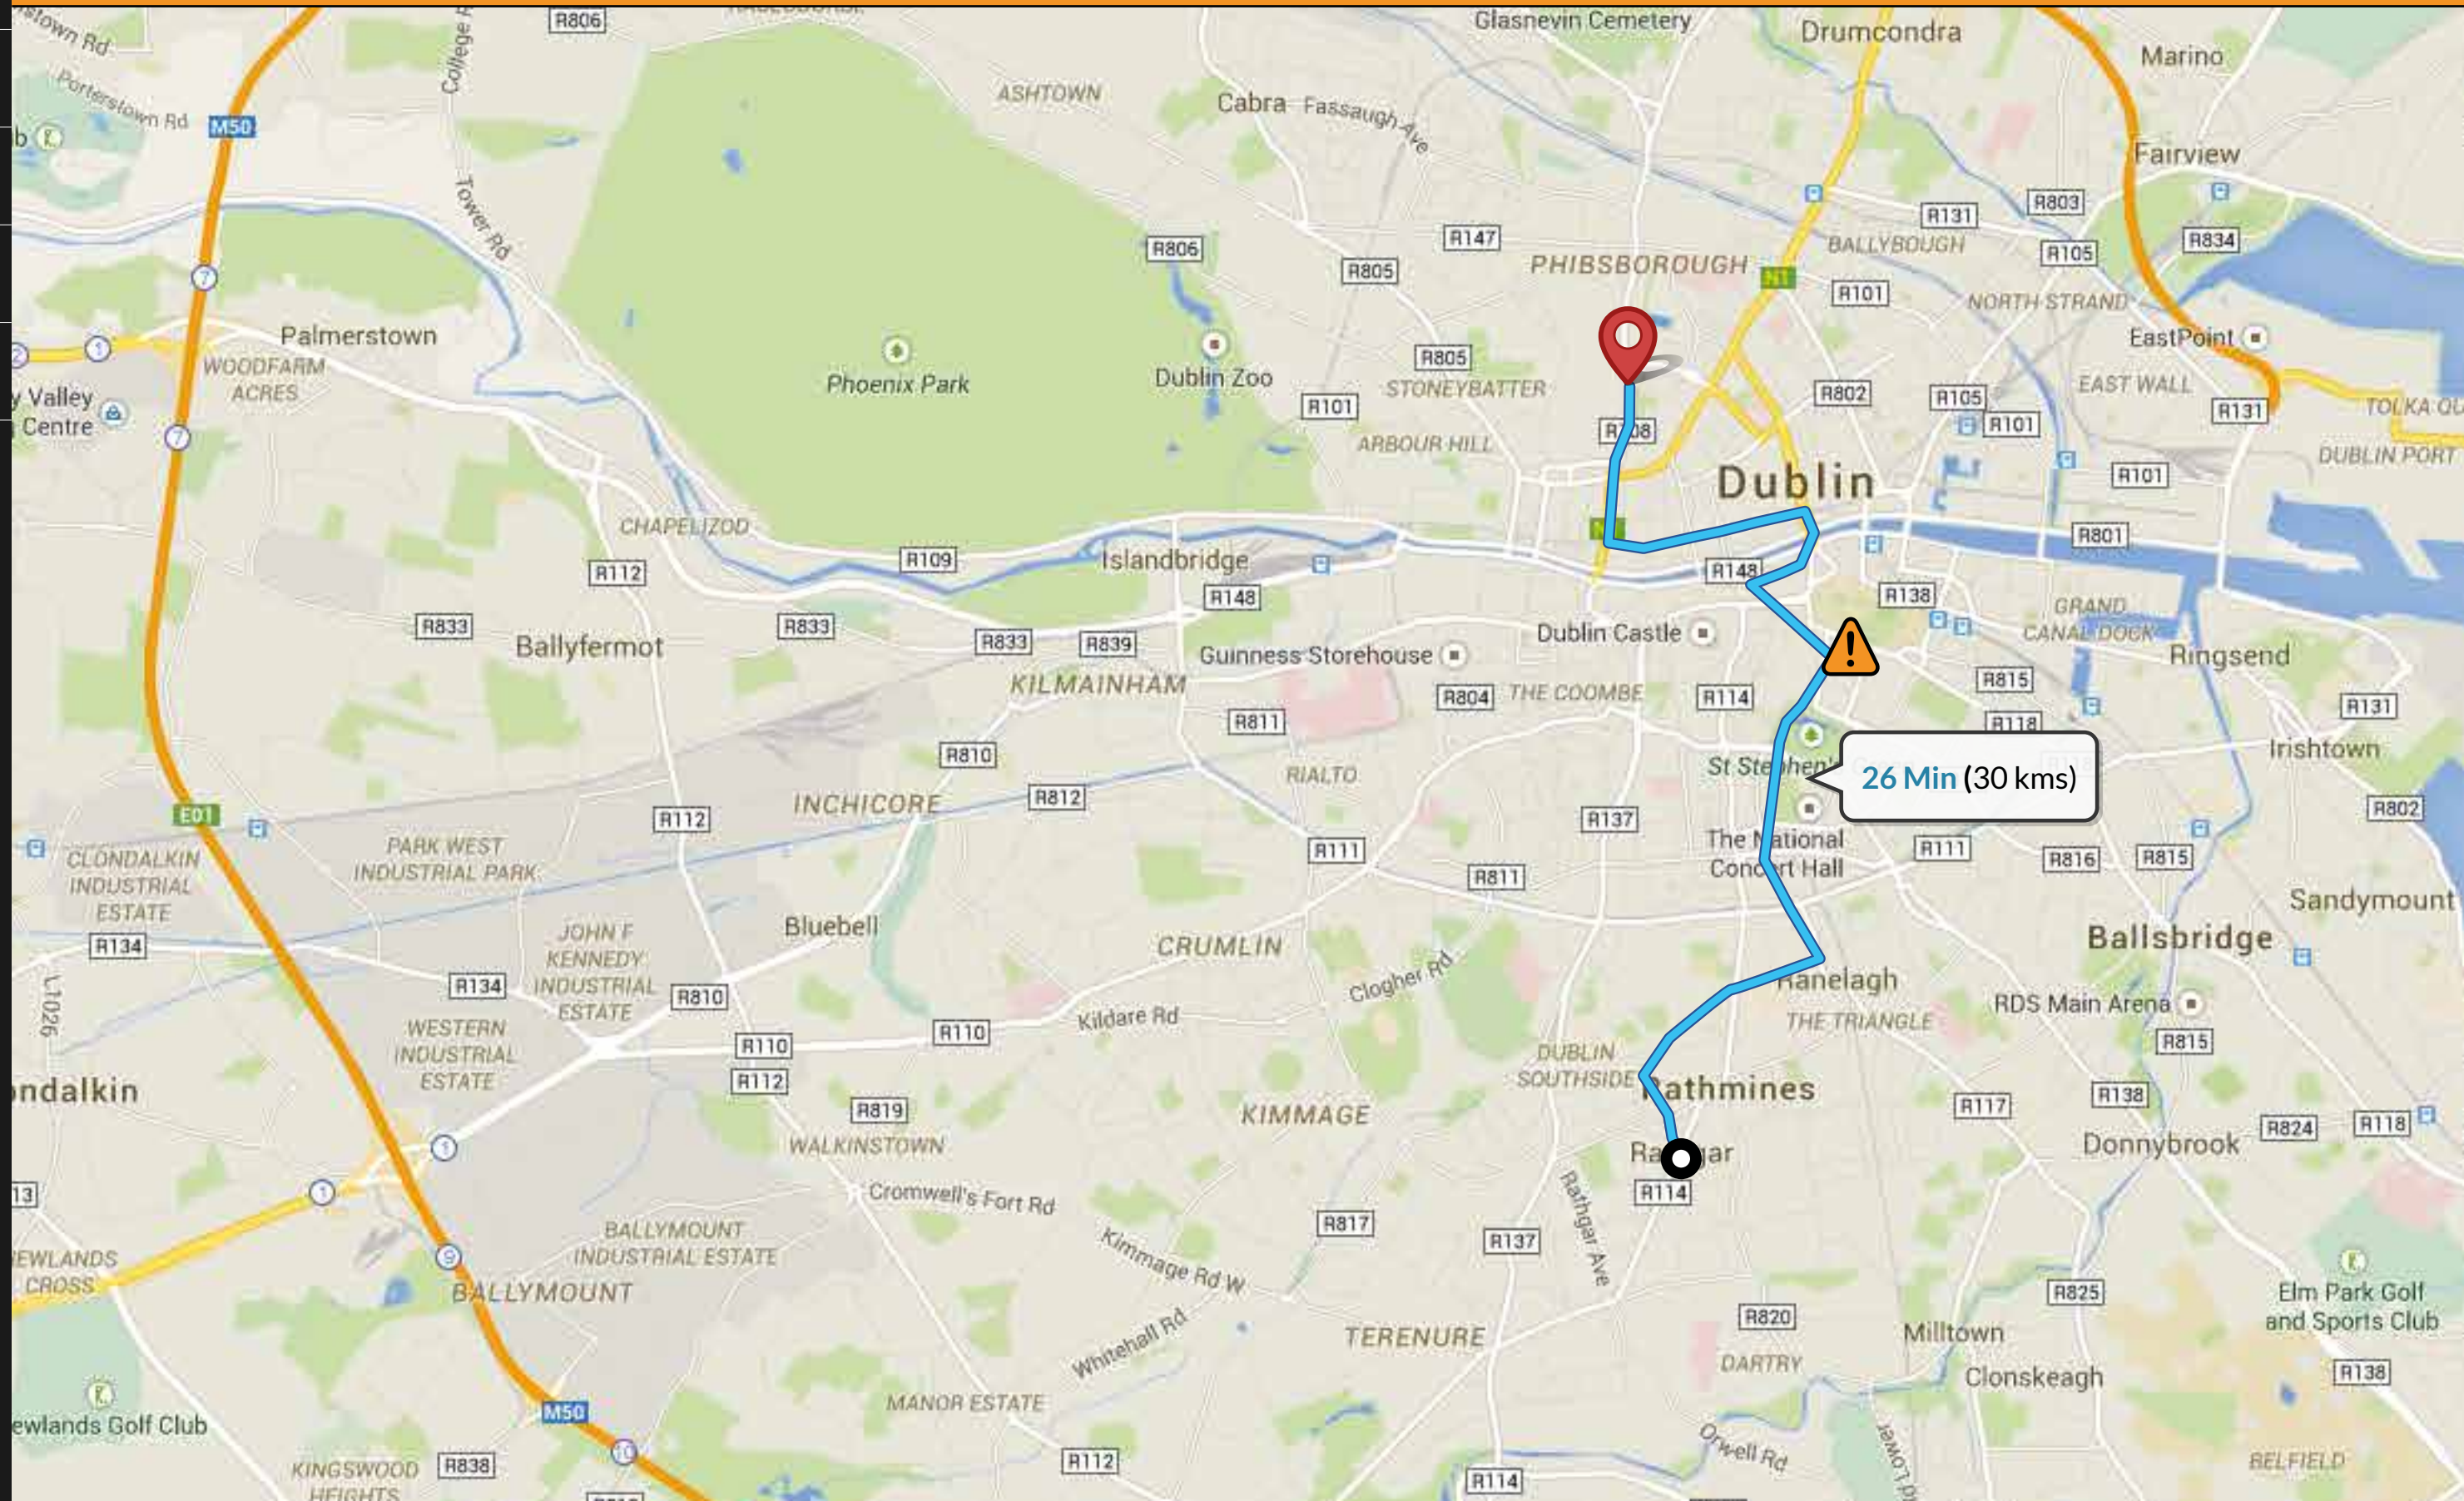

**Driver:** Cormac Walsh **Date:** Fri 27 Sep 2014

Total Journeys **3** | Distance Travelled **98 kms** | Average Risk Score **1.6**

Start Time	End time	No. of Events	Distance Travelled	Risk Score	
<b>18:02</b>	<b>18:34</b>	<b>2</b>	<b>28 kms</b>	<b>0.2</b>	 Show Journey
<b>15:14</b>	<b>15:58</b>	<b>1</b>	<b>38 kms</b>	<b>0.1</b>	 Show Journey
<b>07:46</b>	<b>08:12</b>	<b>3</b>	<b>30 kms</b>	<b>1.1</b>	 Show Journey

Driver: Cormac Walsh Date: Fri 27 Sep 2014

Start Time  
15:14

End time  
15:40