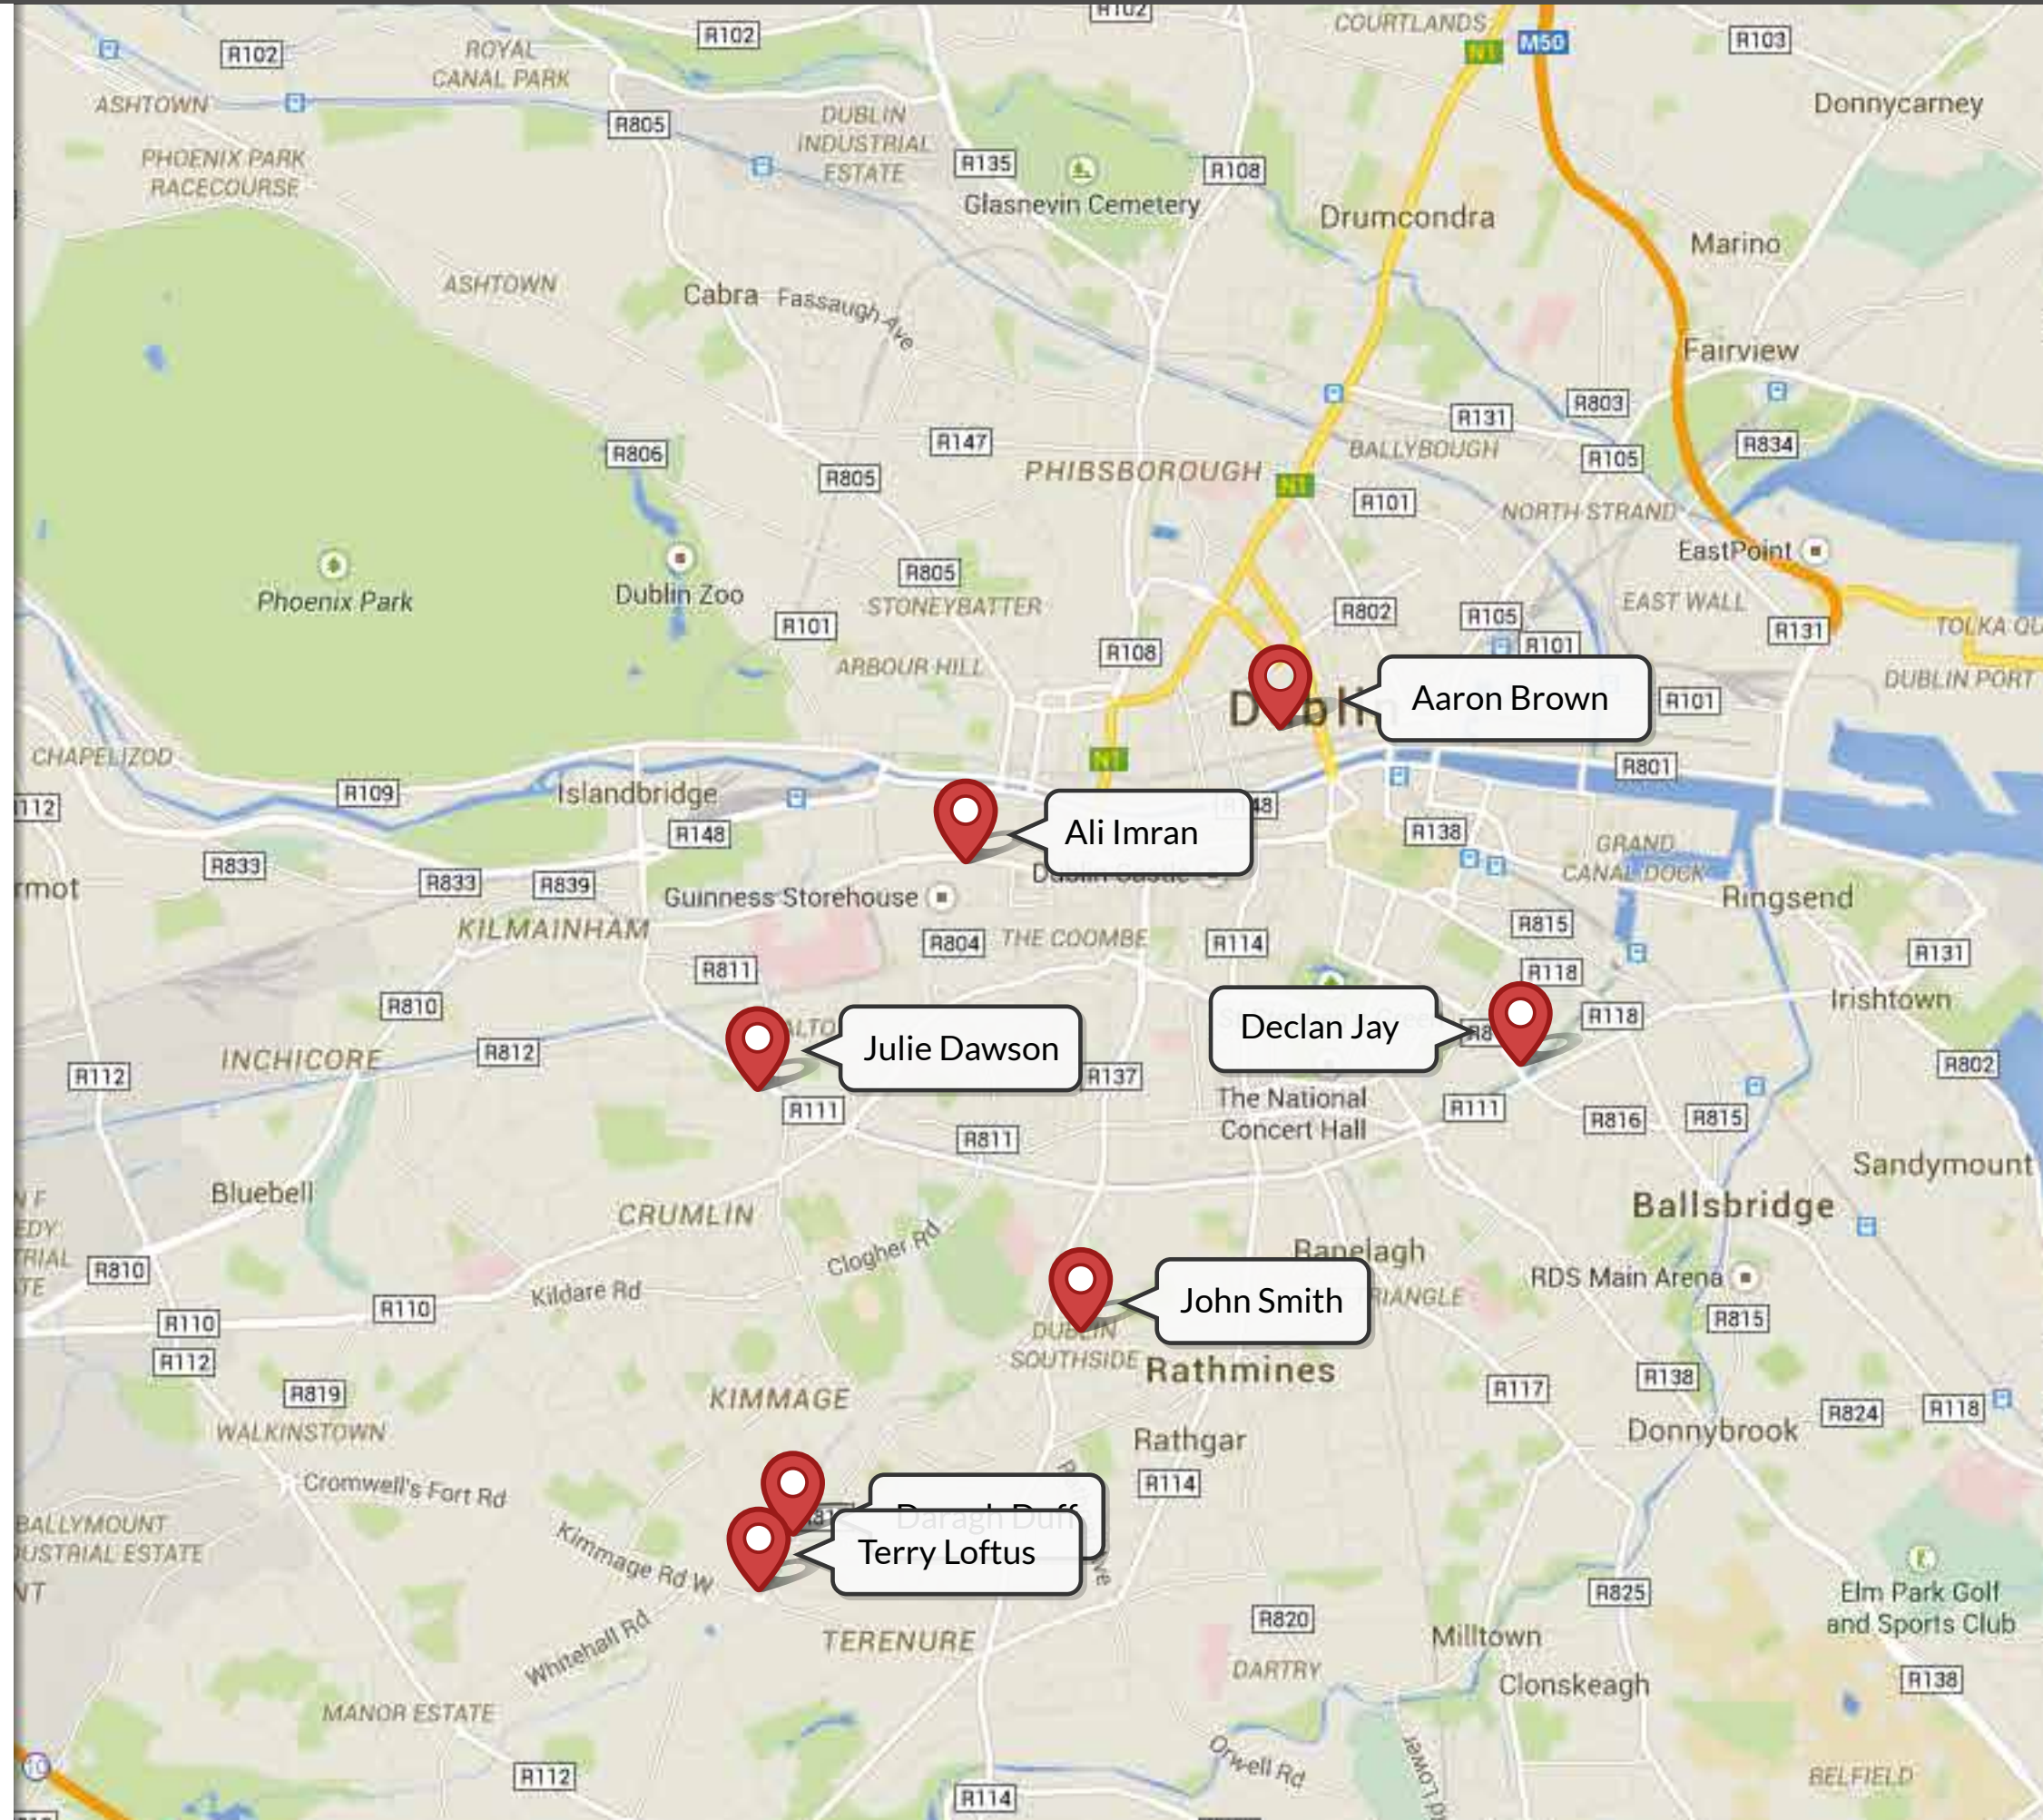

Live Fleet View

- Dashboard
- Live Fleet View
- Risk Score Guide
- Mileage Report
- Driver Profile
- Logout

- ☐ Digital PNG
- ☒ Primary Fleet
  - **Aaron Brown**
    BEB306 ☒
  - **Ali Imran**
    LBE745 ☒
  - **Declan Jay**
    BDS748 ☒
  - **Emmet Foley**
    BDV845 ☒
  - **Harold Merryweather**
    BEB402 ☒
  - **John Smith**
    BLK332 ☒
  - **Julie Dawson**
    LBE186 ☒
  - **Terry Loftus**
    BDV269 ☒
- ☐ Fleet 3
- ☒ Fleet 4
- ☒ Fleet 5
- ☒ Fleet 6
- ☒ Fleet 7